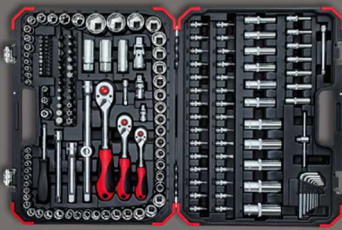

- Toolkits
- Sockets, sets & accessories
- Spanners
- Special & Automotive Tools
- Torque Tools
- Pullers
- Screwdrivers, pliers, hammers & striking tools

POWER TOOLS

- Angle Grinder
- Rotary Hammer
- Diamond Drill
- Sander
- Jigsaw
- Band Saw
- Bench Grinder
- Heat Guns
- High Pressure Washers
- Blowers & Dust Extraction